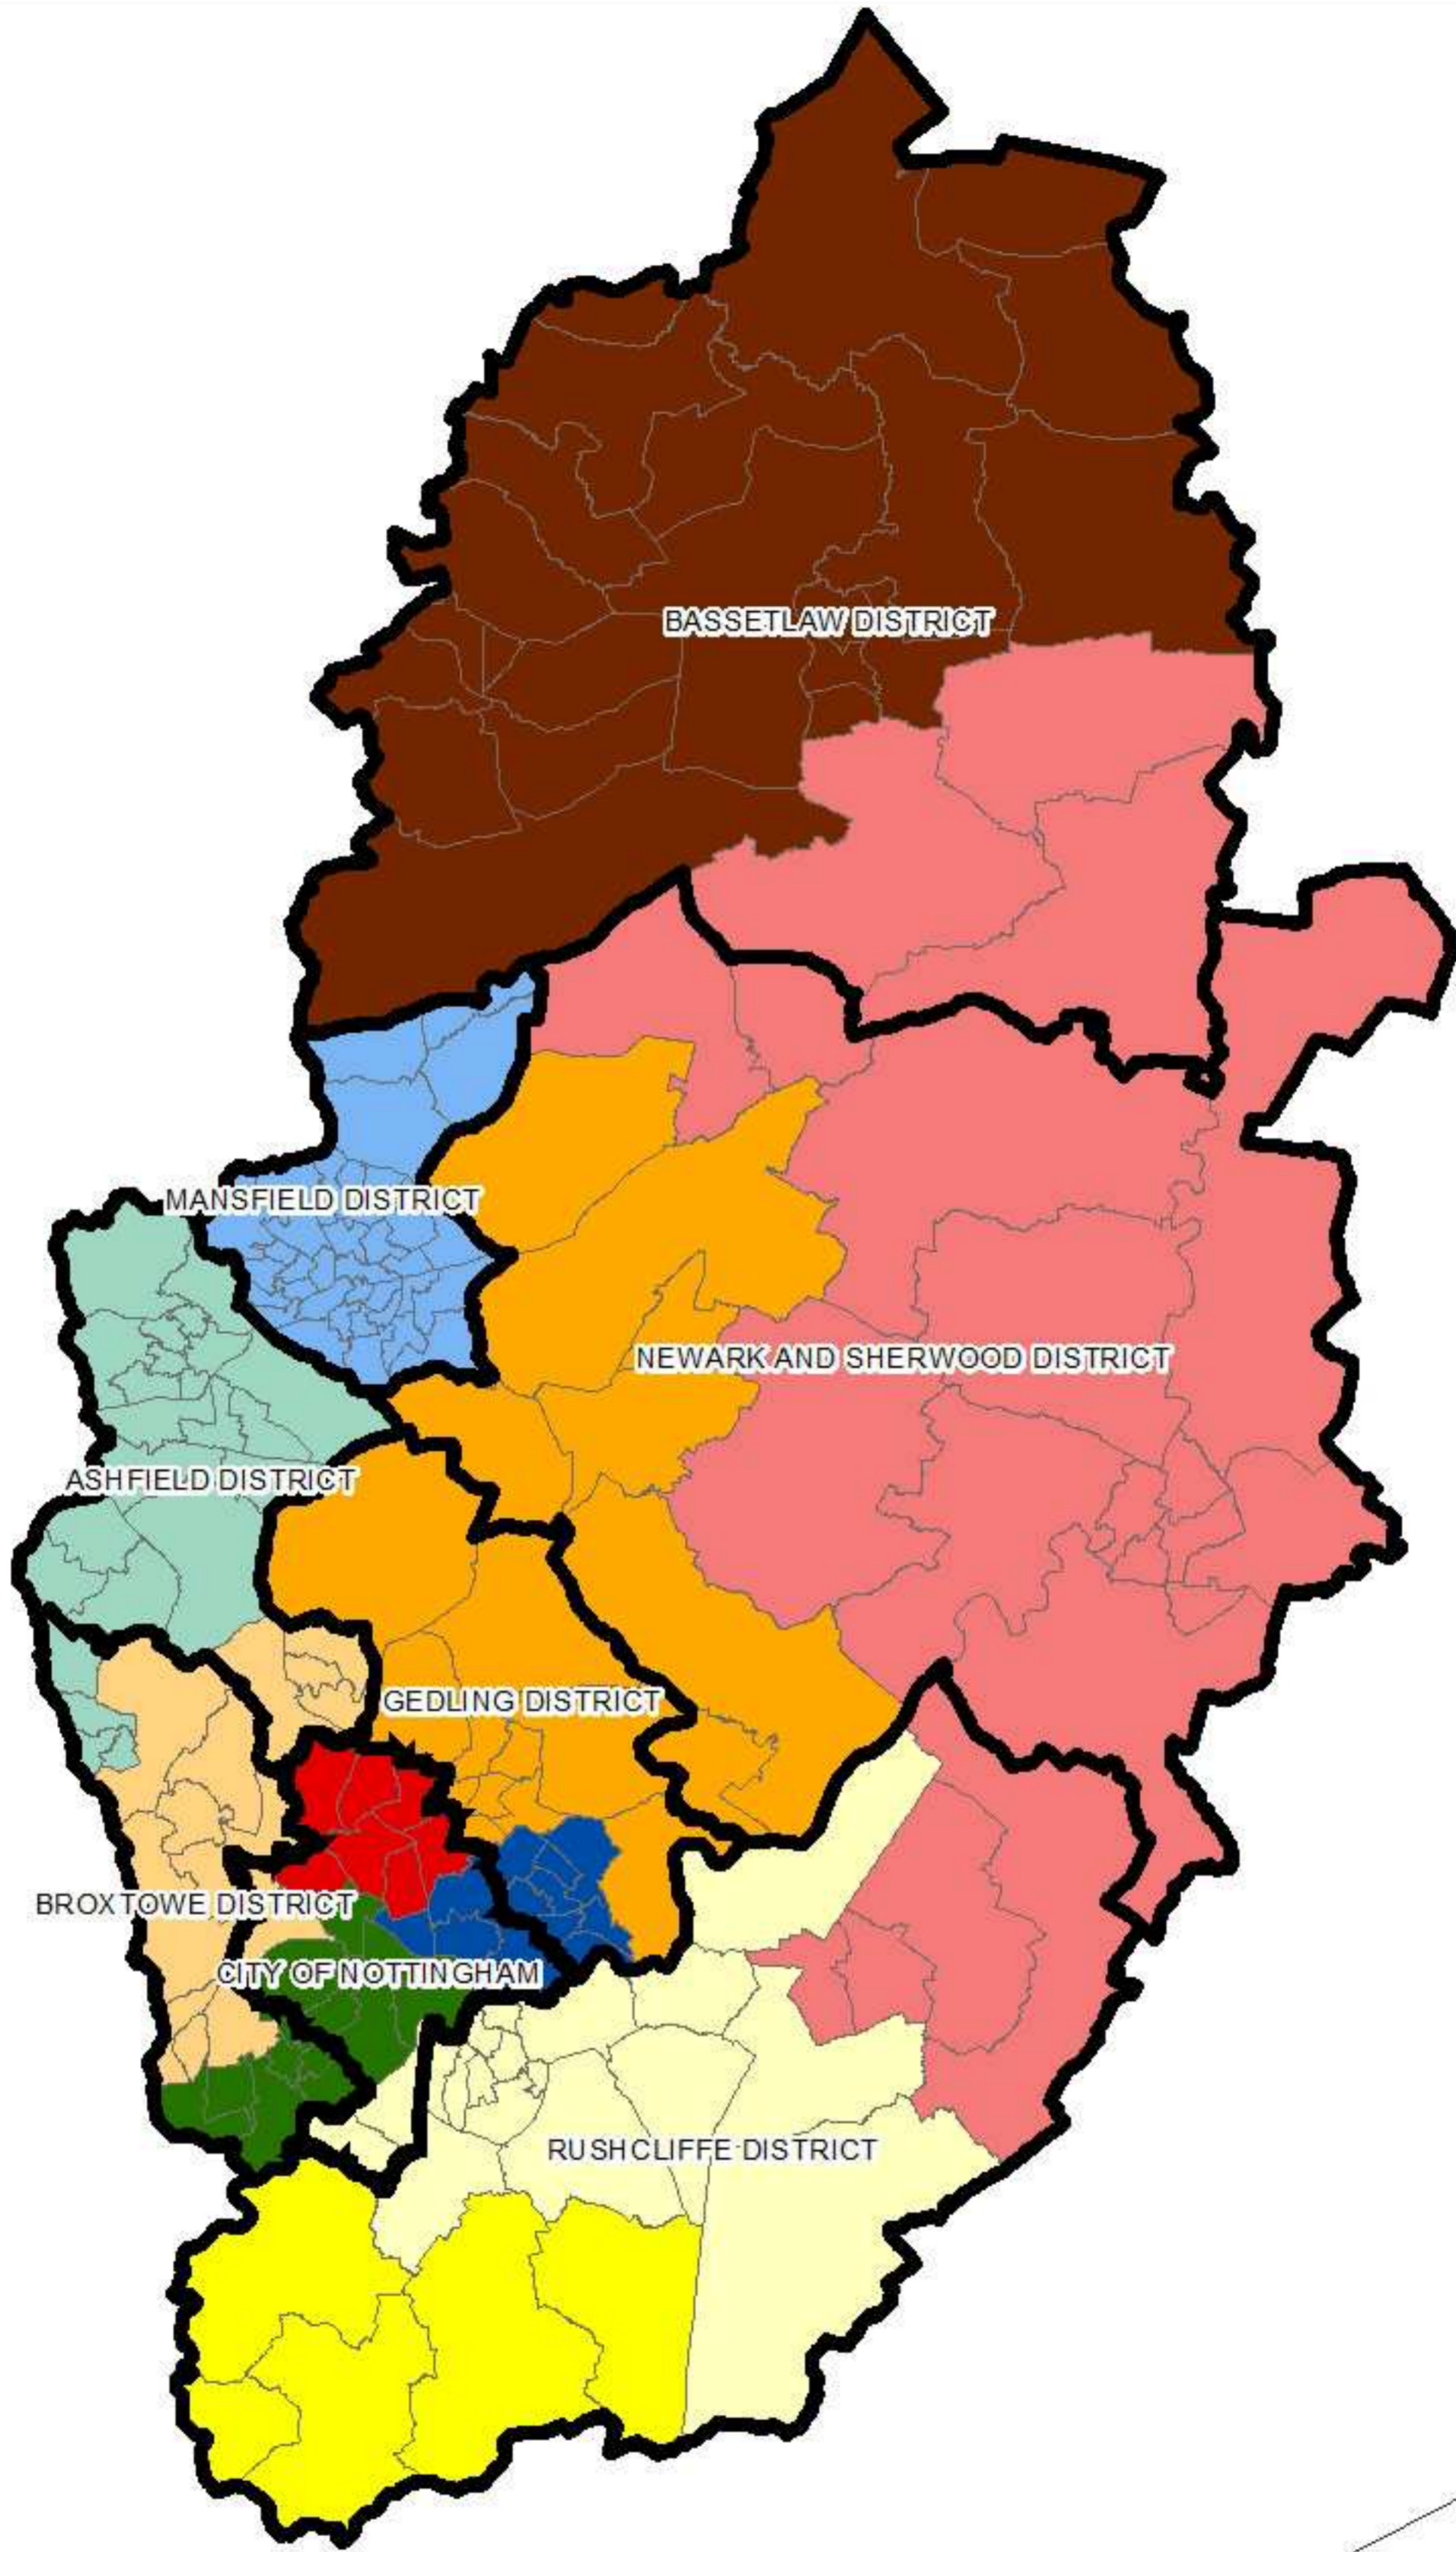

Boundary Commission proposed Parliamentary Constituencies

Key

© Crown copyright and database right 2016. Ordnance Survey Licence number 100019317.
 S:\Policy\DMR - New Structure\Other Statistics\Population & Households\Parliamentary boundary review\PC boundary review.mxd - Initials Team 12/10/2016

 Ashfield CC	 Mansfield CC	 Nottingham South and Beeston BC
 Bassetlaw CC	 Newark CC	 Sherwood CC
 Broxtowe and Hucknall CC	 Nottingham East and Carlton BC	 West Bridgford CC
 Loughborough and Rushcliffe South CC	 Nottingham North BC	