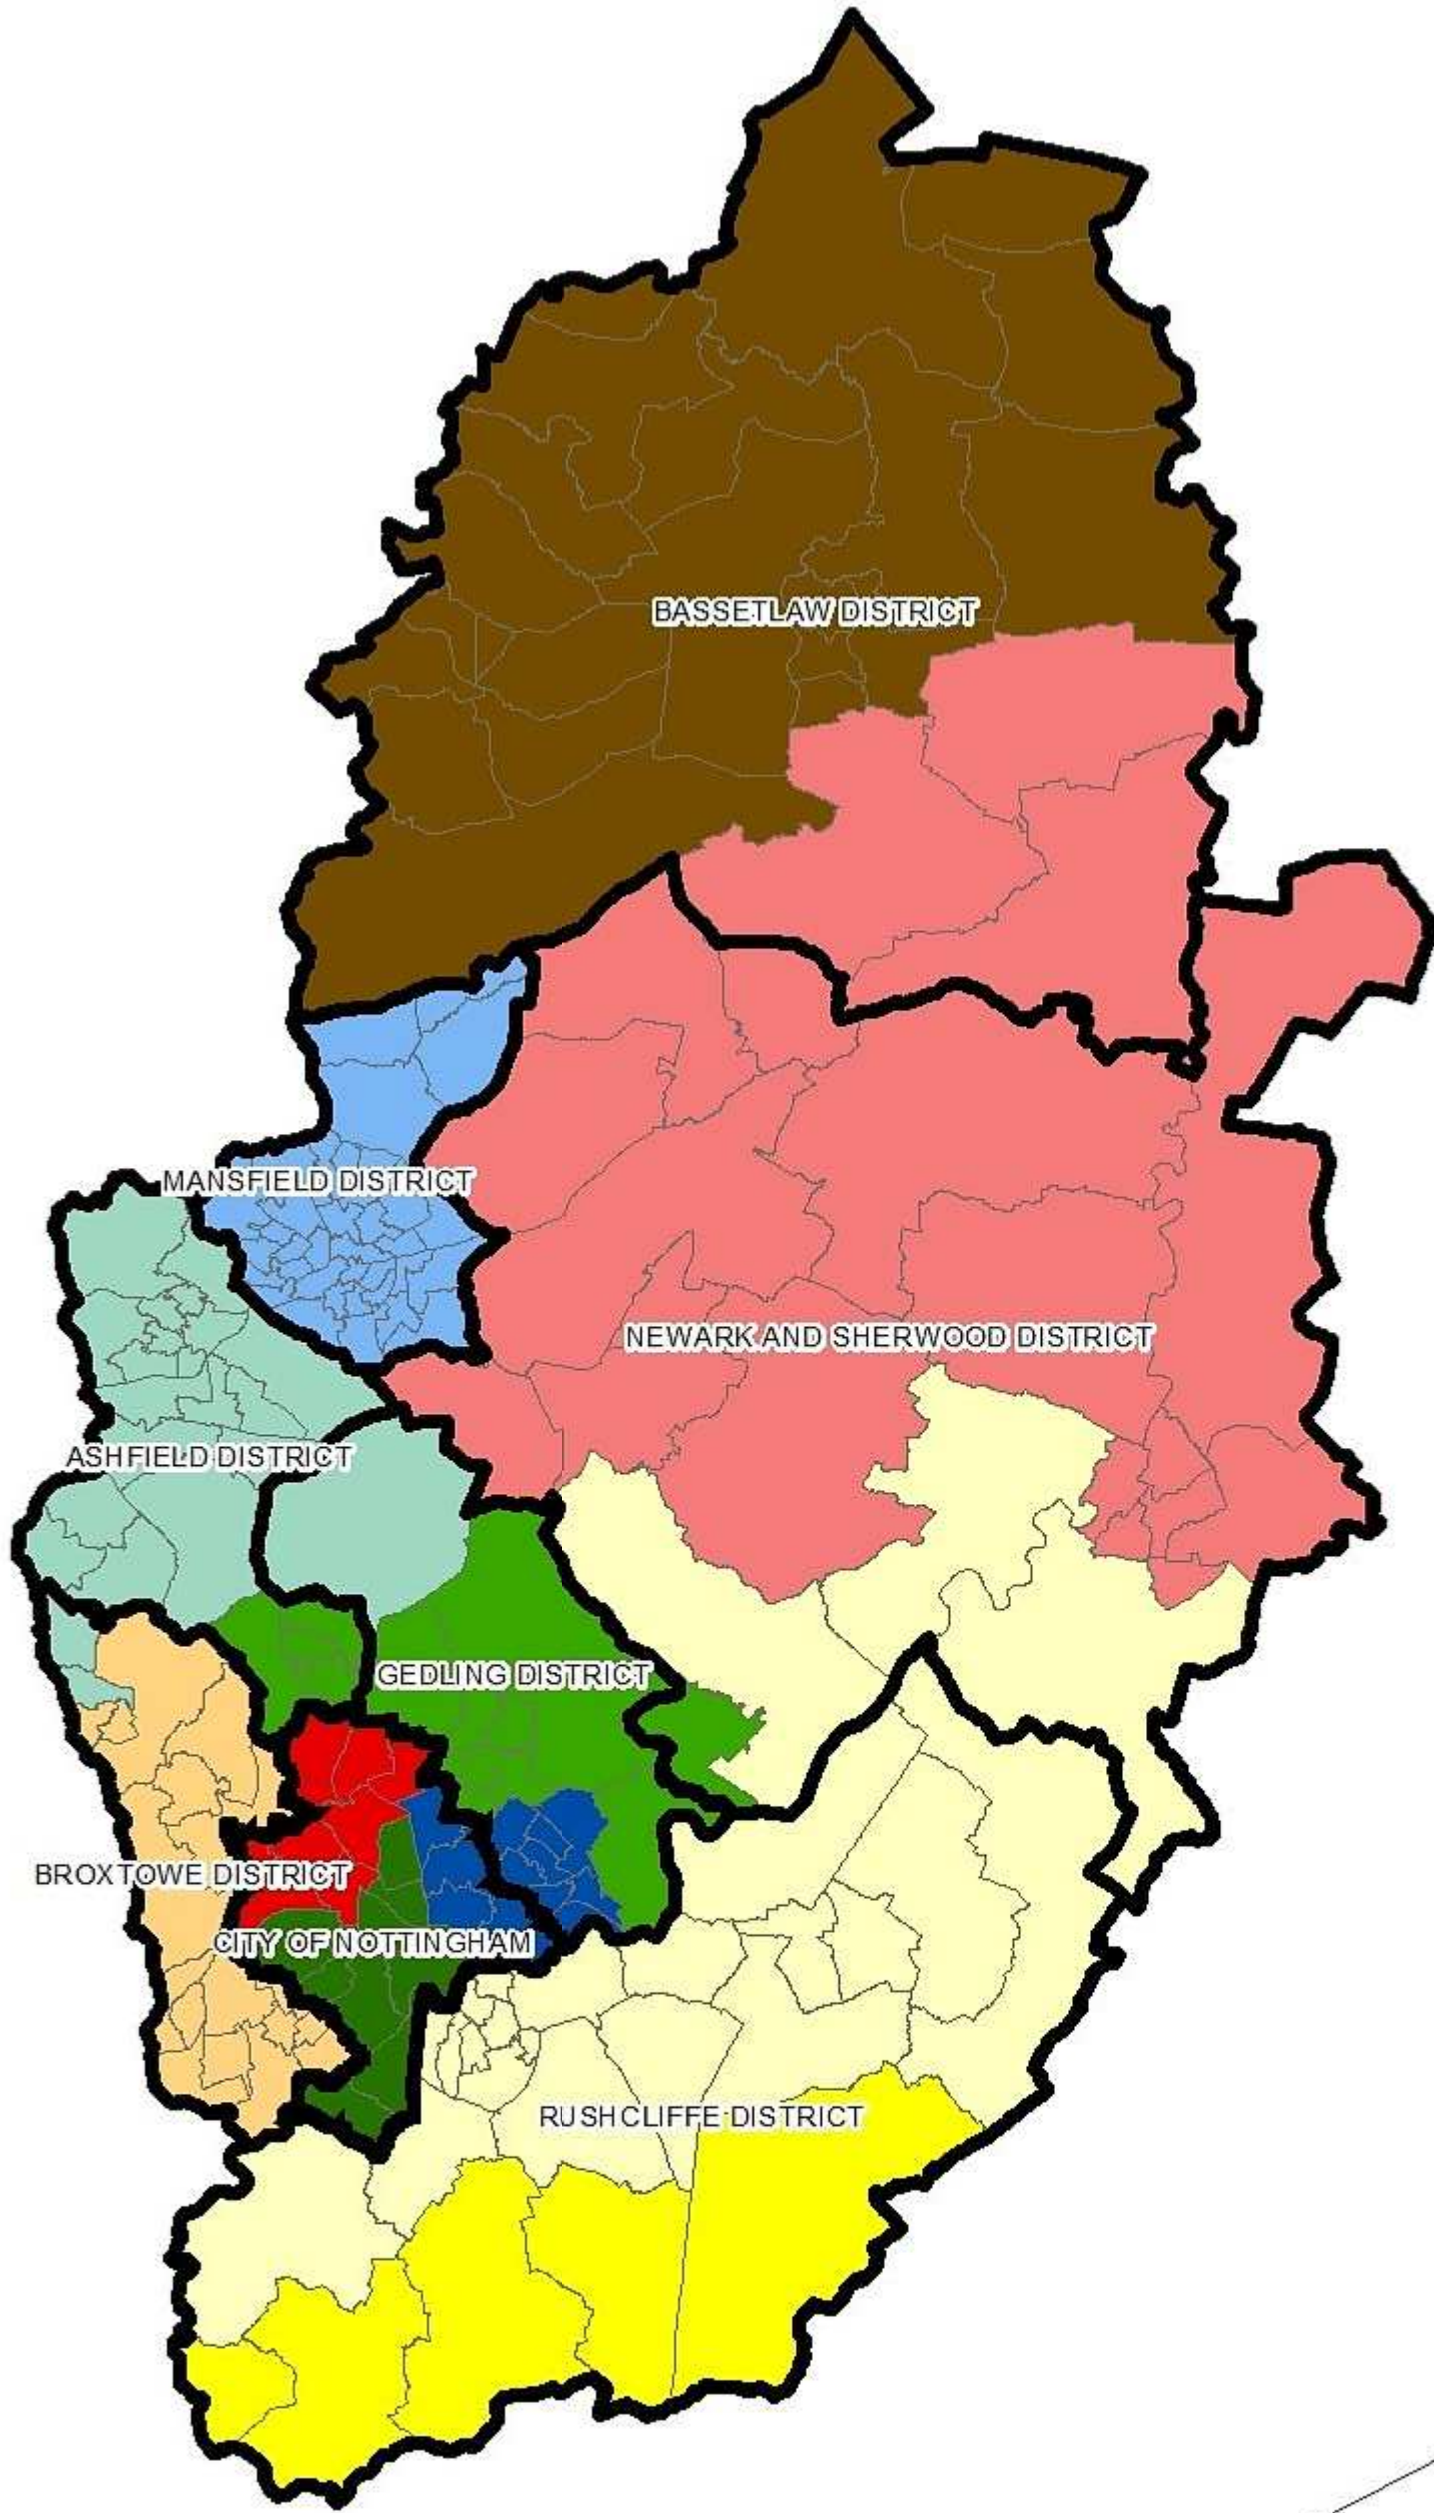

Proposal: Extend Nottingham East

Key

	Ashfield CC		Mansfield CC		Nottingham South
	Bassetlaw CC		Newark CC		Other
	Broxtowe		Nottingham East		Rushcliffe
	Gedling		Nottingham North		

© Crown copyright and database right 2016. Ordnance Survey Licence number 100019317. S:\Policy\DMR - New Structure\Other Statistics\Population & Households\Parliamentary boundary review\IPC boundary review.mxd Initials Team 11/11/2016